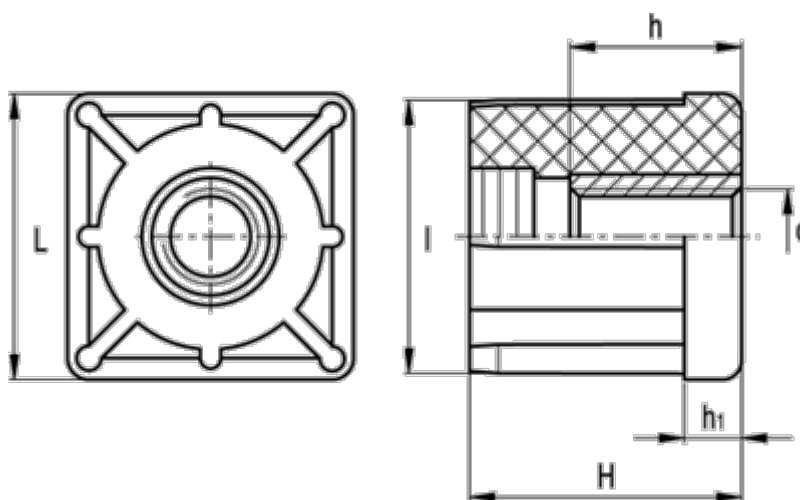

Data Sheet

Article number: 2310320022
Description: E+G Square end-cap
NDX.Q-25x1.5-M10

Measures

| | | |
|--------------------|--------|---------------------------|
| d | = M10 | Tube wall thickness = 1.5 |
| h | = 10 | Weight (g) = 20 |
| H | = 26 | |
| h1 | = 6 | |
| Internal tube size | = 22.0 | |
| l | = 22.0 | |
| L | = 25 | |
| Outer tube size | = 25 | |